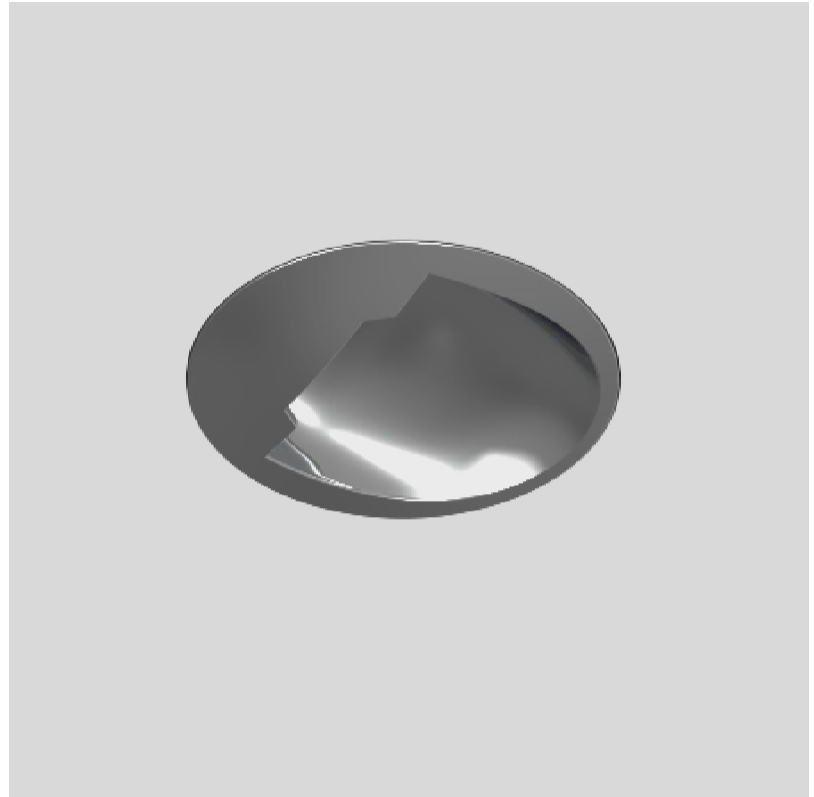

GENERAL

Series: Bioniq Evo Round Wallwash
Partner: Prolicht
Division: Architectural
Installation: Trimless
Product Type: Wallwash
Mounting Location: Ceiling
Light Distribution: Adjustable / Asymmetric

PHYSICAL

Shape: Round
Diameter (mm): 48
Diameter (in): 1 7/8
Height (mm): 90
Depth (mm): 100
Height (in): 3 9/16
Depth (in): 3 15/16
Ceiling Thickness (mm): 10 - 50
Ceiling Thickness (in): 3/8 - 1 15/16
Weight (kg): 0.2
Fixture Finish: [SSR / BKV / CWI / CRY / HAB / UFT / ITA / RUA / FTG / MYG / LOD / PUS / FRO / FUP / KIA / POP / BLS / SPG / MEY / GOH / CHC / COM / ABZ / JAG / OBR / MOS / ROR](#)
Fixture Material: Extruded Aluminum
Cut-out Measurements: Ø 55mm/2 3/16"

ELECTRICAL

Lamp Type: LED (Zhaga Standard)
Input Wattage (W): 6
Total Output Wattage (W): 5.5
Dimming: Non-dimming / DALI Dimming / MATTER Dimming
Driver Included: No
Driver Location: Remote
Driver Type: Constant Current - Universal
Driver Class: Class 2
Constant Current (MA): 250mA
Upon Request: 0-10V Dimming / Phase Dimming

LED

Color Temperature (°K): [2400 / 2700 / 3000 / 3500 / 4000](#)
Max. Delivered Lumen (lm): Max 470
Nominal Lumen (lm): Max 828
CRI: >90 CRI
Efficiency (%): 85.5
Lamp Life (hrs): 50000

OPTICAL

Adjustability: Rotational 350° / Tilt 30°

RATINGS AND CERTIFICATIONS

Certified By: Certified for North American Standards
IP rating: IP65
Glare Rating: ≤ 10