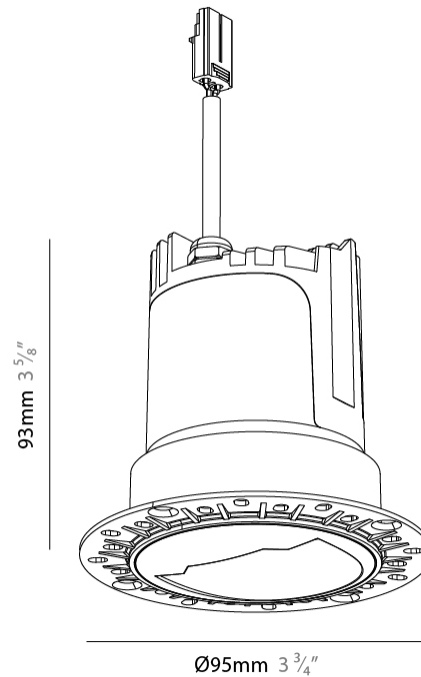

GENERAL

Series: Bioniq Evo Round Wallwash
Partner: Prolicht
Division: Architectural
Installation: Trimless
Product Type: Wallwash
Mounting Location: Ceiling
Light Distribution: Adjustable / Asymmetric

PHYSICAL

Shape: Round
Diameter (mm): 95
Diameter (in): 3 3/4
Height (mm): 93
Depth (mm): 105
Height (in): 3 5/8
Depth (in): 4 1/8
Ceiling Thickness (mm): 10 - 50
Ceiling Thickness (in): 3/8 - 1 15/16
Weight (kg): 0.2
Fixture Finish: SSR / BKV / CWI / CRY / HAB / UFT / ITA / RUA / FTG / MYG / LOD / PUS / FRO / FUP / KIA / POP / BLS / SPG / MEY / GOH / CHC / COM / ABZ / JAG / OBR / MOS / ROR
Fixture Material: Extruded Aluminum
Cut-out Measurements: Ø 75mm/2 15/16"

ELECTRICAL

Lamp Type: LED (Zhaga Standard)
Input Wattage (W): 10.9
Total Output Wattage (W): 10
Dimming: Non-dimming / DALI Dimming / MATTER Dimming
Driver Included: No
Driver Location: Remote
Driver Type: Constant Current - Universal
Driver Class: Class 2
Constant Current (MA): 350mA
Upon Request: 0-10V Dimming / Phase Dimming

LED

Color Temperature (°K): 2400 / 2700 / 3000 / 3500 / 4000
Max. Delivered Lumen (lm): Max 1029
Nominal Lumen (lm): Max 1771
CRI: >90 CRI
Efficiency (%): 85.5
Lamp Life (hrs): 50000

OPTICAL

Adjustability: Rotational 350° / Tilt 30°

RATINGS AND CERTIFICATIONS

Certified By: Certified for North American Standards
IP rating: IP65
Glare Rating: ≤ 10